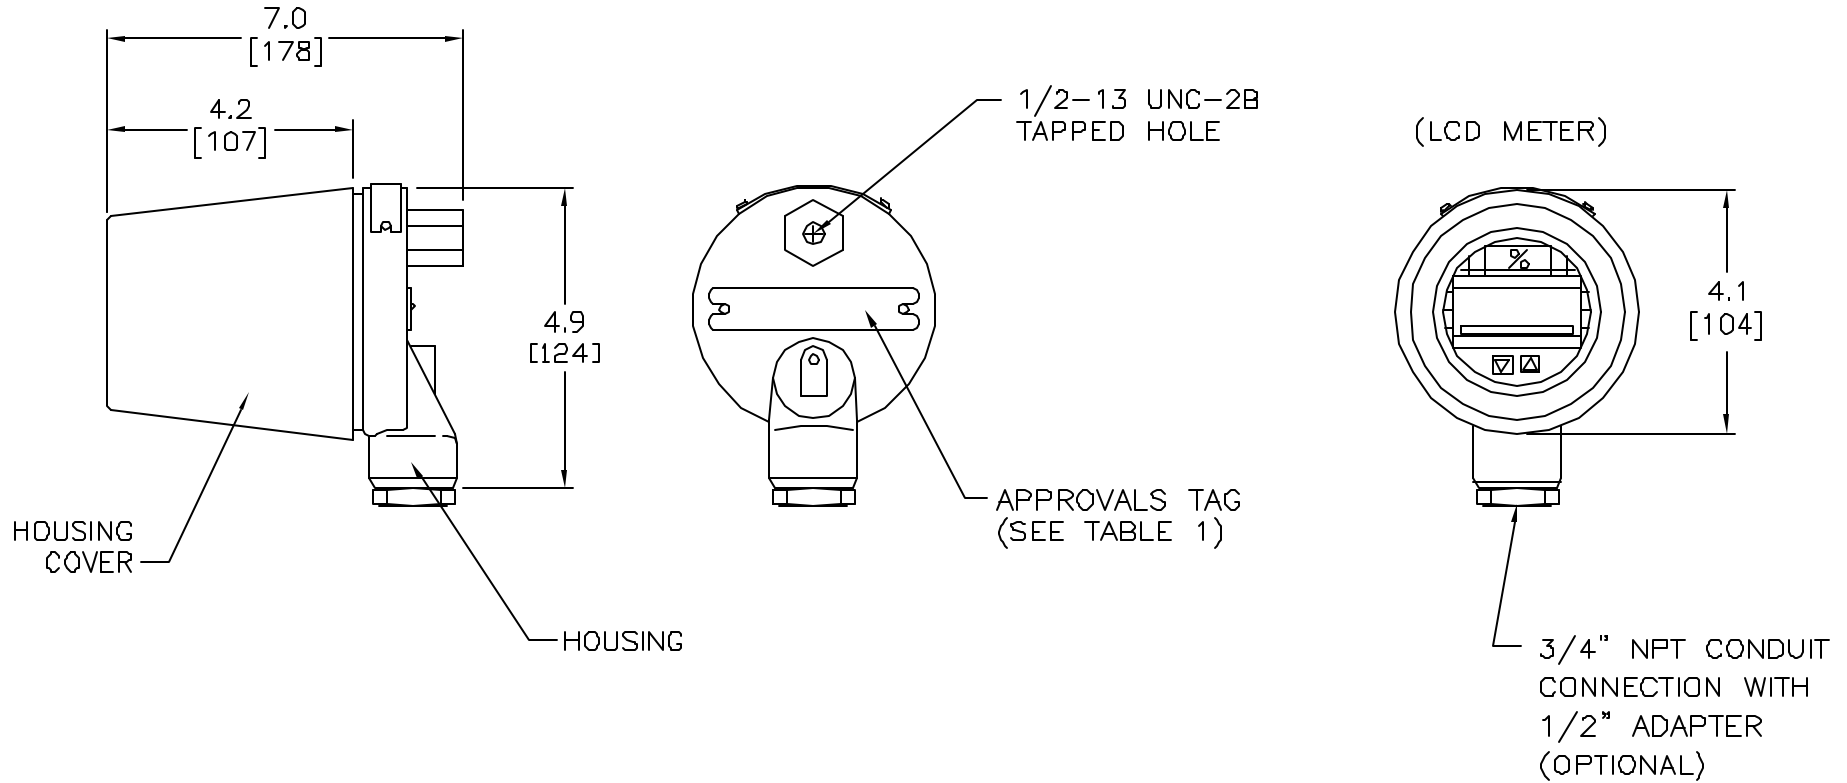

751 REMOTE SIGNAL INDICATOR

REVISIONS				
REV	DESCRIPTION	CHG. NO.	APP'D	DATE
AA	CONVERT TO TYPE 1 DWG	RT1015050	DB	8/6/03

*UNLESS OTHERWISE SPECIFIED DIMENSIONS IN INCHES (MM)		TYPE I		ROSEMOUNT® CHANHASSEN, MINNEBOTA	
*ALL DIMENSIONS ARE NOMINAL AND ARE FOR REFERENCE ONLY		DR JOHN ARMSTRONG	8/6/03	TITLE	
		APPROVAL		DIMENSIONAL DRAWING FOR MODEL 751 REMOTE SIGNAL INDICATOR	
		APP DIRK BAUSCHKE	8/6/03	SIZE	DRAWING NO.
		TAGGING		A	00751-0014
		SPECIALS		SCALE: NONE	SHEET 1 OF 1