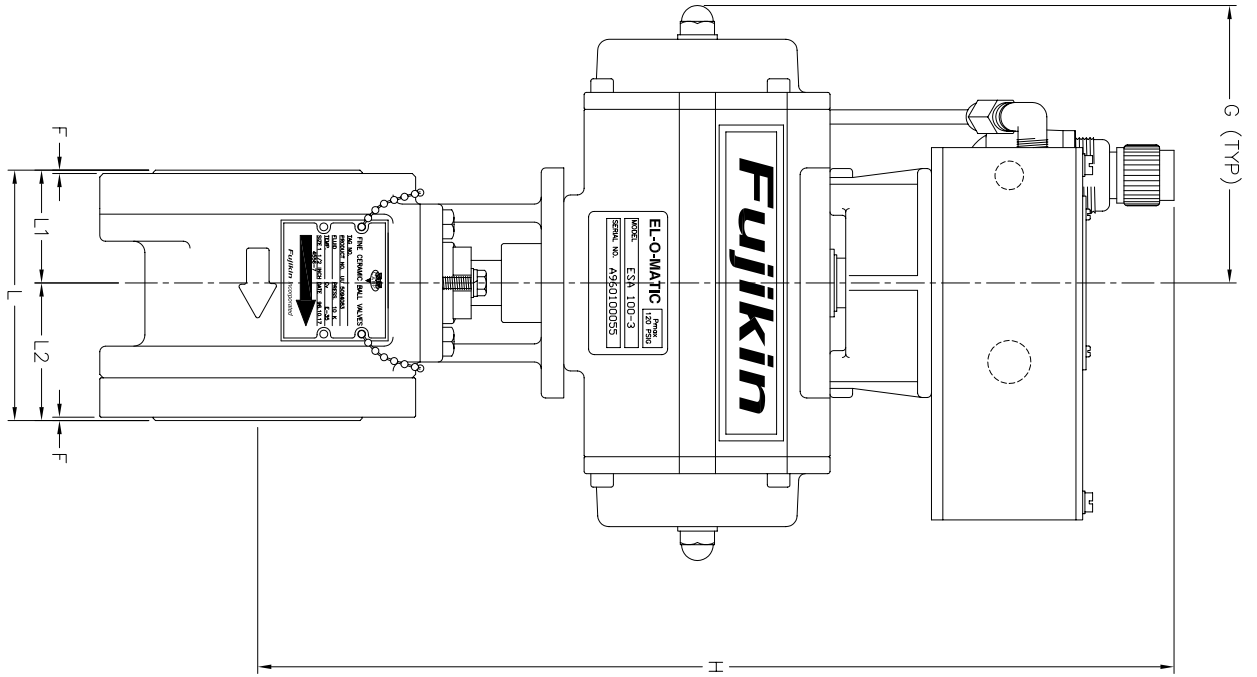

| | | | | |
|------------------------|-----------------|----------|-----|---------------|
| DWG. NO. C24307 | | | | REV. A |
| REVISIONS | | | | |
| SYM. | DESCRIPTION | DATE | BY | |
| A | FOR REVIEW ONLY | 12/22/97 | DLT | |

Dimensions in inches

| Valve Size | ØA | ØB | ØC | ØD | F | G | H | L | L1 | L2 | K(QTY) | N | MODEL NUMBER |
|------------|------|-------|-------|-------|------|------|-------|-------|------|------|--------|----------|-----------------|
| 1/2" | 0.47 | 1.57 | 2.38 | 3.74 | 0.04 | 3.38 | 11.96 | 2.80 | 1.30 | 1.50 | 4 | UNC 1/2" | CBVIII-2150-ESD |
| 3/4" | 0.67 | 1.89 | 2.75 | 3.94 | 0.04 | 4.02 | 12.58 | 3.13 | 1.38 | 1.75 | 4 | UNC 1/2" | CBVIII-2150-ESF |
| 1" | 0.91 | 2.20 | 3.12 | 4.92 | 0.06 | 4.02 | 13.84 | 3.35 | 1.34 | 1.81 | 4 | UNC 1/2" | CBVIII-2150-ESH |
| 1 1/2" | 1.42 | 2.99 | 3.88 | 5.51 | 0.06 | 5.26 | 15.42 | 4.37 | 1.97 | 2.40 | 4 | UNC 5/8" | CBVIII-2150-ESJ |
| 2" | 1.73 | 3.70 | 4.75 | 6.10 | 0.06 | 5.26 | 15.70 | 4.72 | 2.24 | 2.48 | 4 | UNC 5/8" | CBVIII-2150-ESK |
| 3" | 2.83 | 4.88 | 6.00 | 7.83 | 0.06 | 7.09 | 17.51 | 5.51 | 2.64 | 2.87 | 4 | UNC 5/8" | CBVIII-2150-ESL |
| 2 1/2" | 2.20 | 4.09 | 5.51 | 6.89 | 0.06 | 7.09 | 18.18 | 6.48 | 3.15 | 3.33 | 4 | UNC 5/8" | CBVIII-2150-ESM |
| 4" | 3.50 | 5.83 | 7.50 | 9.02 | 0.06 | 7.62 | 20.46 | 7.62 | 3.74 | 3.88 | 8 | UNC 3/4" | CBVIII-2150-ESN |
| 6" | 5.28 | 8.35 | 9.50 | 12.20 | 0.10 | 7.62 | 22.83 | 9.84 | 4.78 | 5.06 | 8 | UNC 3/4" | CBVIII-2150-ESO |
| 8" | 6.30 | 10.24 | 11.75 | 14.17 | 0.10 | 6.93 | 24.04 | 11.22 | 5.51 | 5.71 | 8 | UNC 3/4" | CBVIII-2150-ESQ |

COSMIX BALL VALVE SERIES
 Dimensional Drawing for 1/2" to 8" Cosmix Ball Valves With Spring Return El-O-Matic Actuator, PMV P-2000 Positioner, Air Regulator with Gauge

DATE: 12/22/97
 SCALE: None
 DRAWING NUMBER: FUJIKINSSX
 DRAWN BY: DLT
 REVISED: 00/00/00

MODEL NUMBER: C24307
 MODEL NUMBER: CBV3-2150-ESD-Q

Arrow cast on valve housing indicates proper direction of media flow.