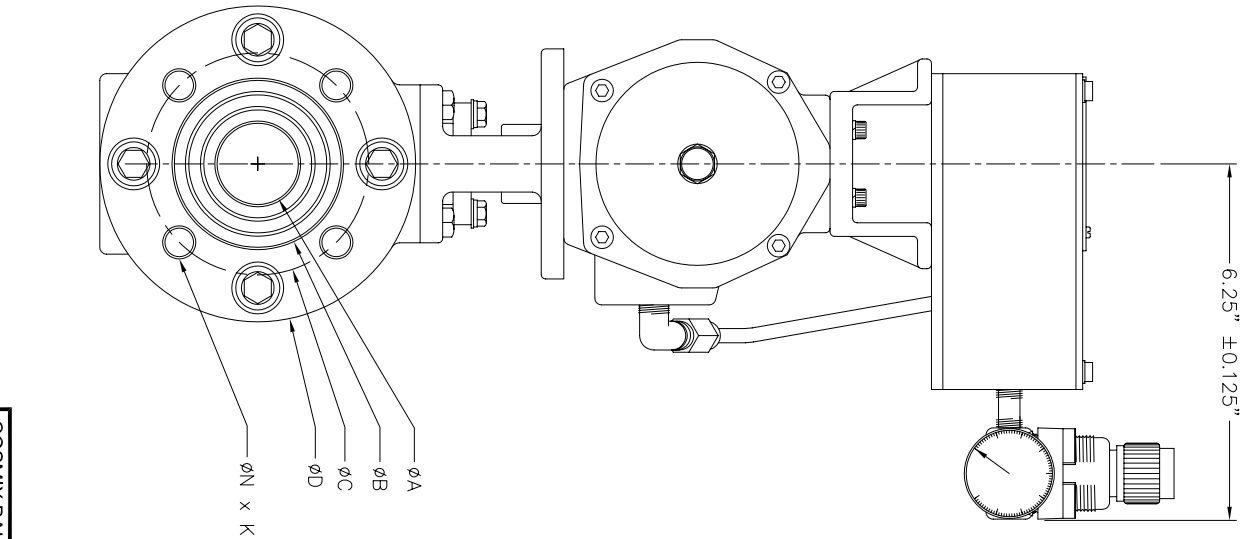

| | | | | |
|------------------------|-----------------|----------|-----|---------------|
| DWG. NO. C24307 | | | | REV. A |
| REVISIONS | | | | |
| SYM. | DESCRIPTION | DATE | BY | |
| A | FOR REVIEW ONLY | 12/22/97 | DLT | |

Dimensions in inches

| Valve Size | ØA | ØB | ØC | ØD | F | G | H | L | L1 | L2 | K(QTY) | N | MODEL NUMBER |
|------------|------|-------|-------|-------|------|------|-------|-------|------|------|--------|----------|-----------------|
| 1/2" | 0.47 | 1.57 | 2.38 | 3.74 | 0.04 | 3.38 | 11.96 | 2.80 | 1.30 | 1.50 | 4 | UNC 1/2" | CBVIII-2150-ESD |
| 3/4" | 0.67 | 1.89 | 2.75 | 3.94 | 0.04 | 4.02 | 12.58 | 3.13 | 1.38 | 1.75 | 4 | UNC 1/2" | CBVIII-2150-ESF |
| 1" | 0.91 | 2.20 | 3.12 | 4.92 | 0.06 | 4.02 | 13.84 | 3.35 | 1.34 | 1.81 | 4 | UNC 1/2" | CBVIII-2150-ESH |
| 1 1/2" | 1.42 | 2.99 | 3.88 | 5.51 | 0.06 | 5.26 | 15.42 | 4.37 | 1.97 | 2.40 | 4 | UNC 5/8" | CBVIII-2150-ESJ |
| 2" | 1.73 | 3.70 | 4.75 | 6.10 | 0.06 | 5.26 | 15.70 | 4.72 | 2.24 | 2.48 | 4 | UNC 5/8" | CBVIII-2150-ESK |
| 3" | 2.83 | 4.88 | 6.00 | 7.83 | 0.06 | 7.09 | 17.51 | 5.51 | 2.64 | 2.87 | 4 | UNC 5/8" | CBVIII-2150-ESL |
| 2 1/2" | 2.20 | 4.09 | 5.51 | 6.89 | 0.06 | 7.09 | 18.18 | 6.48 | 3.15 | 3.33 | 4 | UNC 5/8" | CBVIII-2150-ESM |
| 4" | 3.50 | 5.83 | 7.50 | 9.02 | 0.06 | 7.62 | 20.46 | 7.62 | 3.74 | 3.88 | 8 | UNC 3/4" | CBVIII-2150-ESN |
| 6" | 5.28 | 8.35 | 9.50 | 12.20 | 0.10 | 7.62 | 22.83 | 9.84 | 4.78 | 5.06 | 8 | UNC 3/4" | CBVIII-2150-ESO |
| 8" | 6.30 | 10.24 | 11.75 | 14.17 | 0.10 | 6.93 | 24.04 | 11.22 | 5.51 | 5.71 | 8 | UNC 3/4" | CBVIII-2150-ESQ |

COSMIX BALL VALVE SERIES
 Dimensional Drawing for 1/2" to 8" Cosmix Ball Valves With Spring Return El-O-Matic Actuator, PMV P-2000 Positioner, Air Regulator with Gauge

DATE: 12/22/97
 SCALE: None
 DRAWING NUMBER: FUJIKINSSX
 DRAWN BY: DLT
 REVISED: 00/00/00

MODEL NUMBER: C24307
 MODEL NUMBER: CBV3-2150-ESD-Q

Arrow cast on valve housing indicates proper direction of media flow.